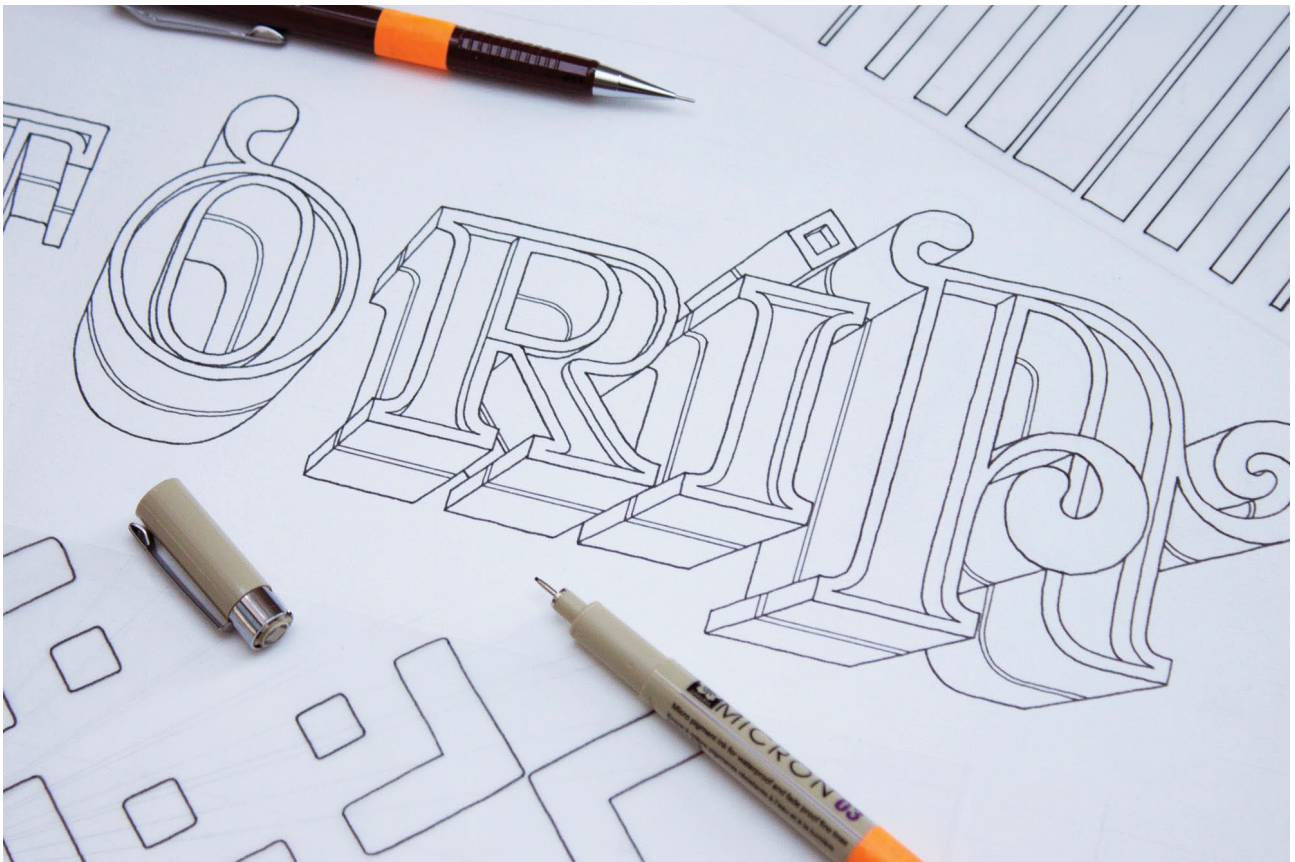

Note: For a full selection of images: <https://goo.gl/52eEQg>